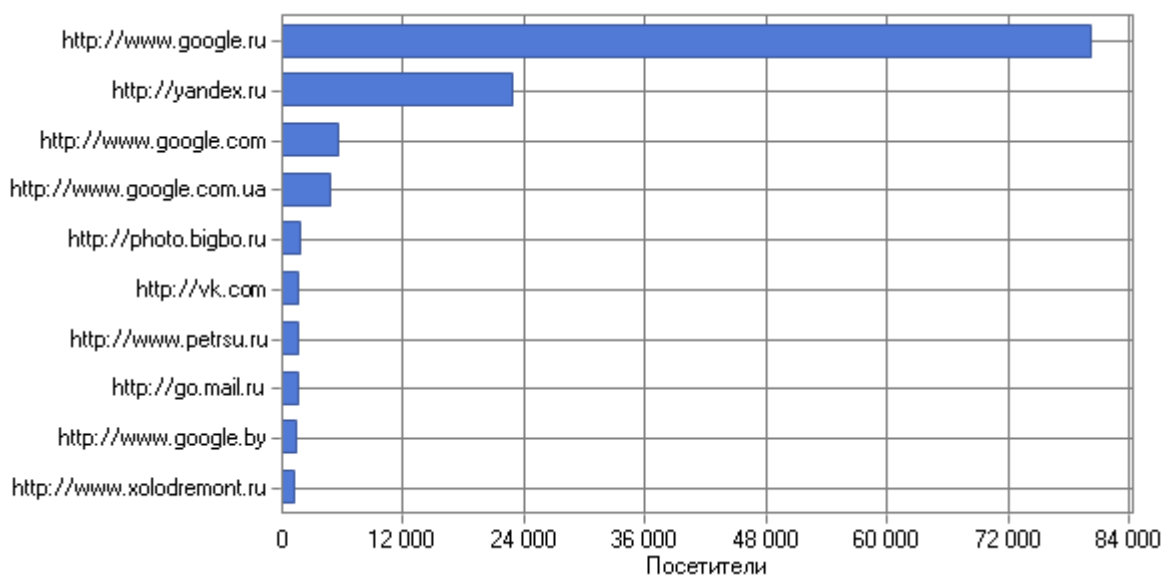

Ссылающиеся сайты