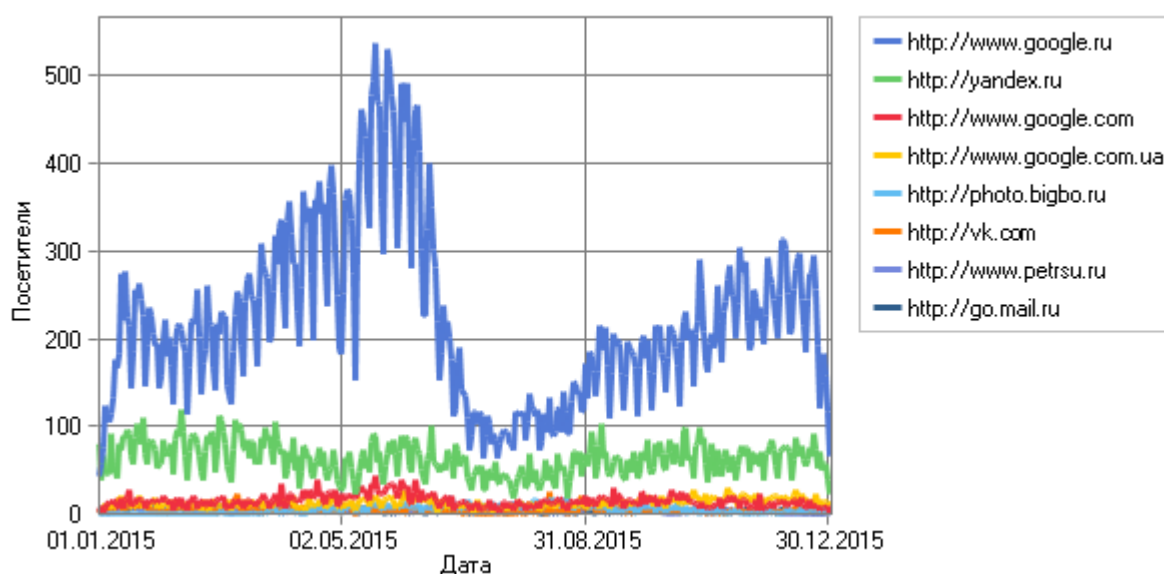

Период отчета: 01.01.2015 00:00:06 - 31.12.2015 23:59:38

Отчет создан в Пн Янв 18, 2016 - 10:51:53

Ссылающиеся сайты

Ссылающиеся сайты по дням