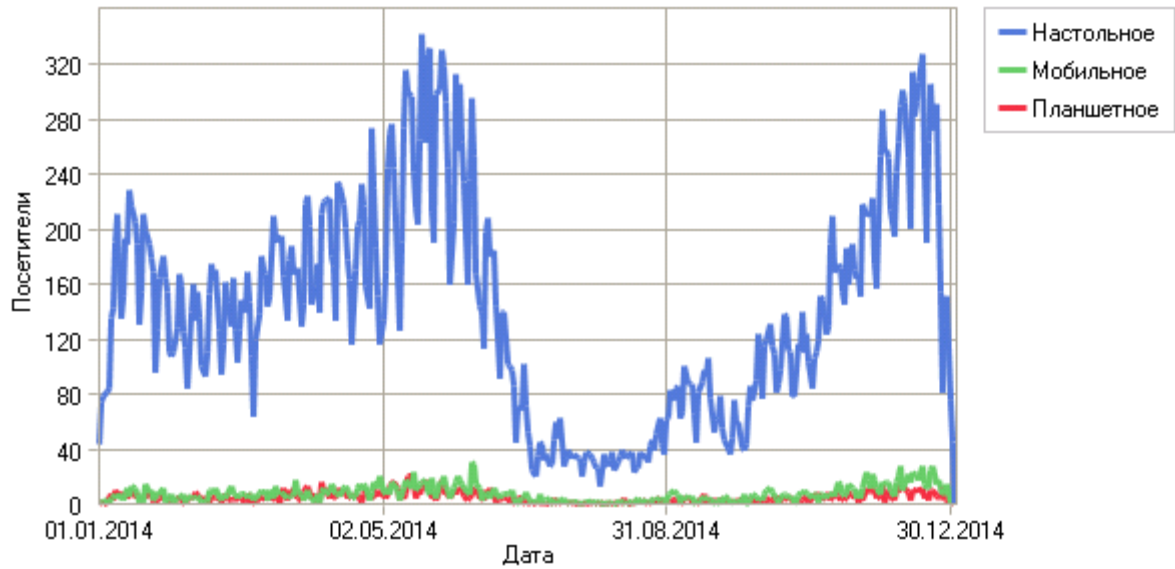

2	Mozilla/4.61 [de] (OS/2; I)	1	1	50,00%
Windows 10				
1	Internet Explorer	1	1	100,00%

Типы устройств

Типы устройств по дням