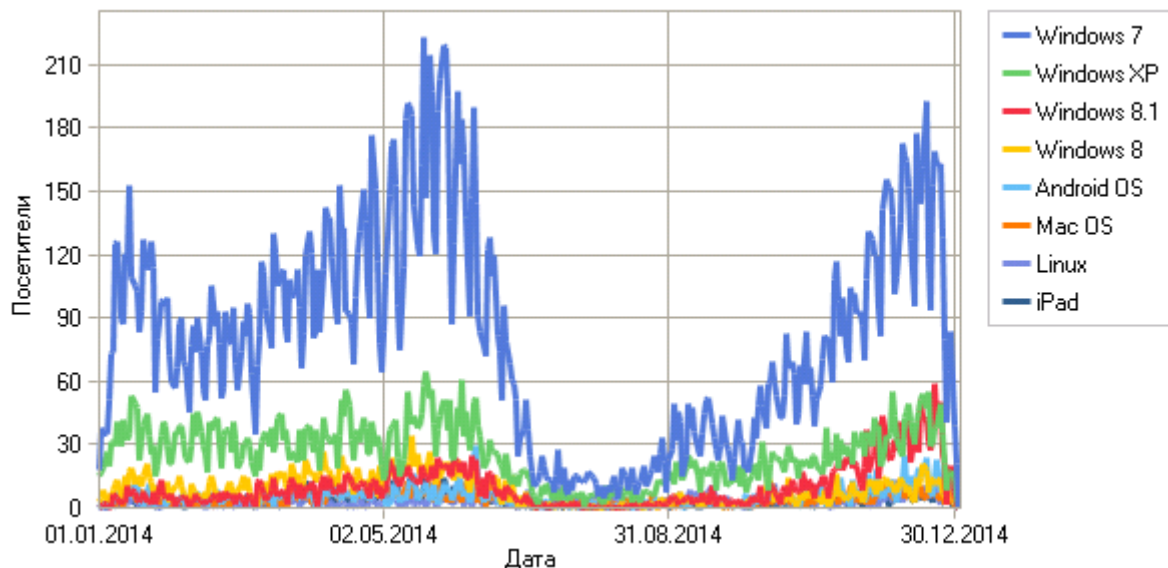

Наиболее используемые операционные системы

Наиболее используемые операционные системы

	Операционная система	Хиты	Посетители	% от всех посетителей
1	Windows 7	61 745	29 345	52,17%
2	Windows XP	21 002	9 394	16,70%
3	Windows 8.1	6 045	3 608	6,41%
4	Windows 8	5 936	3 140	5,58%
5	Android OS	5 112	1 983	3,53%
6	Другие	7 899	1 982	3,52%
7	Mac OS	3 952	1 585	2,82%
8	Linux	2 433	1 287	2,29%
9	iPad	2 443	1 252	2,23%
10	iPhone	1 646	1 200	2,13%
11	Windows Vista	1 586	888	1,58%
12	Windows Server 2003	280	117	0,21%