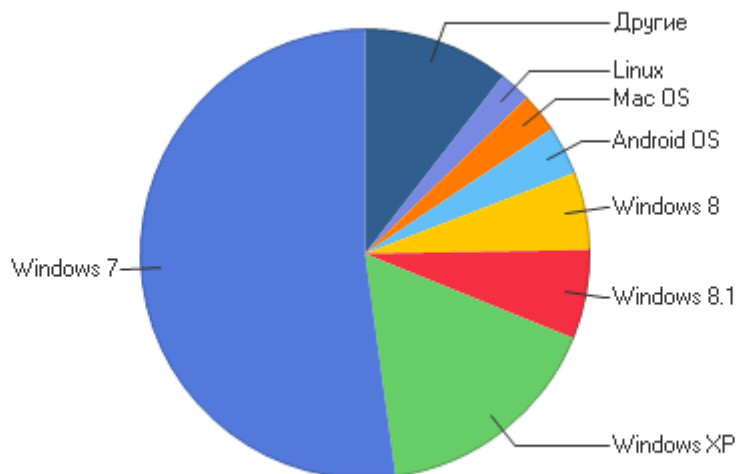

Наиболее используемые операционные системы

Наиболее используемые операционные системы

	Операционная система	Хиты	Посетители	% от всех посетителей
1	Windows 7	61 745	29 345	52,17%
2	Windows XP	21 002	9 394	16,70%
3	Windows 8.1	6 045	3 608	6,41%
4	Windows 8	5 936	3 140	5,58%
5	Android OS	5 112	1 983	3,53%
6	Другие	7 899	1 982	3,52%
7	Mac OS	3 952	1 585	2,82%
8	Linux	2 433	1 287	2,29%
9	iPad	2 443	1 252	2,23%
10	iPhone	1 646	1 200	2,13%
11	Windows Vista	1 586	888	1,58%
12	Windows Server 2003	280	117	0,21%